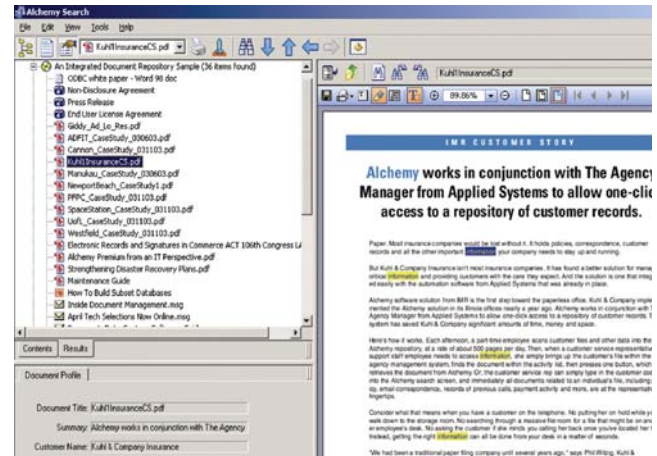

Captaris® Alchemy® Search for Windows Client

Captaris Alchemy Search for Windows is how Content Consumers running a Windows desktop operating system access the content in a repository.

Content Consumers are searching for the information they need to complete a task or for research. They typically search for content by metadata and/or full-text content, browse a results list and then view selected document content. They may print documents or email them as attachments. They may also need to retrieve selected files along with the metadata.

Alchemy Search for Windows grants read-only access to repository content that is stored on a Windows server, or on portable optical discs such as CD, DVD, or PDD. To insure document integrity and comply with regulations, the Search program does not permit users to add, modify or delete anything in the repository. The system administrator can also limit what they can see and do through Role-based access control and security settings at the server. You can add from one to many Search licenses to an Alchemy Server.